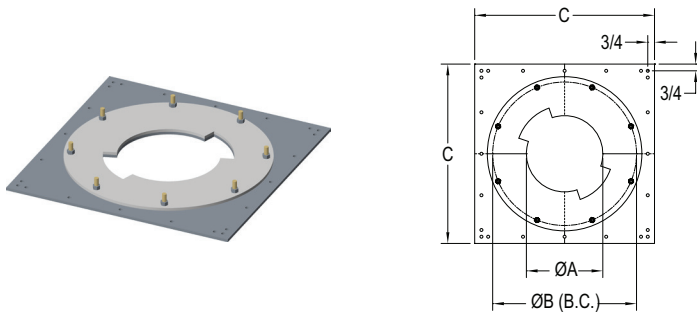

This expansion of product offerings is available for the DuraStack® Pro and DuraStack® lines and include the following products in both standard and heavy duty:

Wall Supports

Anchor Plates

Wall Guides

For current pricing and availability, please call customer service at (800) 835-4429.