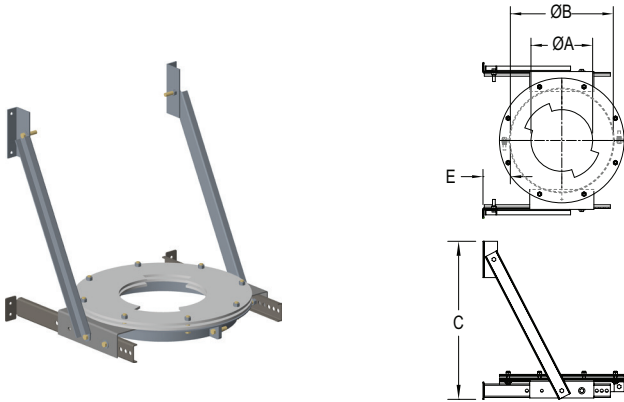

New Pressure Stack 439 Stainless Steel Accessories

DuraVent has developed 439 stainless steel accessories for installations where superior resistance is required due to exposure to weather elements or corrosion.

This expansion of product offerings is available for the DuraStack® Pro and DuraStack® lines and include the following products in both standard and heavy duty:

Wall Supports

Anchor Plates

Wall Guides

For current pricing and availability, please call customer service at (800) 835-4429.