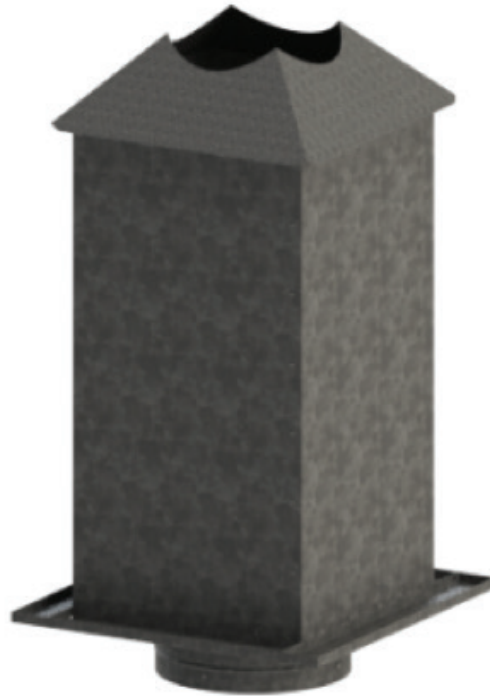

DuraTech® 5"-8" Square Ceiling Support Box w/ Collar

DuraVent is proud to announce the Square Ceiling support box now with a new and improved Square to Round Insulation Collar! This new collar design provides better protection from debris entering the support box!

The Square Ceiling Support box is used with flat, vaulted or cathedral ceilings where there is an attic space above. Supports up to 40' of DuraTech Chimney.

The additional collar enables the support box to be qualified as an Attic Insulation Shield.

The additional Attic Insulation Shield (DT-AIS) is not required with these support boxes.

SIZE	ORDER #	STOCK #
6"	6DT-CS24IS	810009648
6"	6DT-CS36IS	840009649
6"	6DT-CS24RIS	810009650

For current pricing and availability, please call customer service at (800) 835-4429.

Information published in all DuraVent bulletins is current at time of publication and is subject to change without notice.